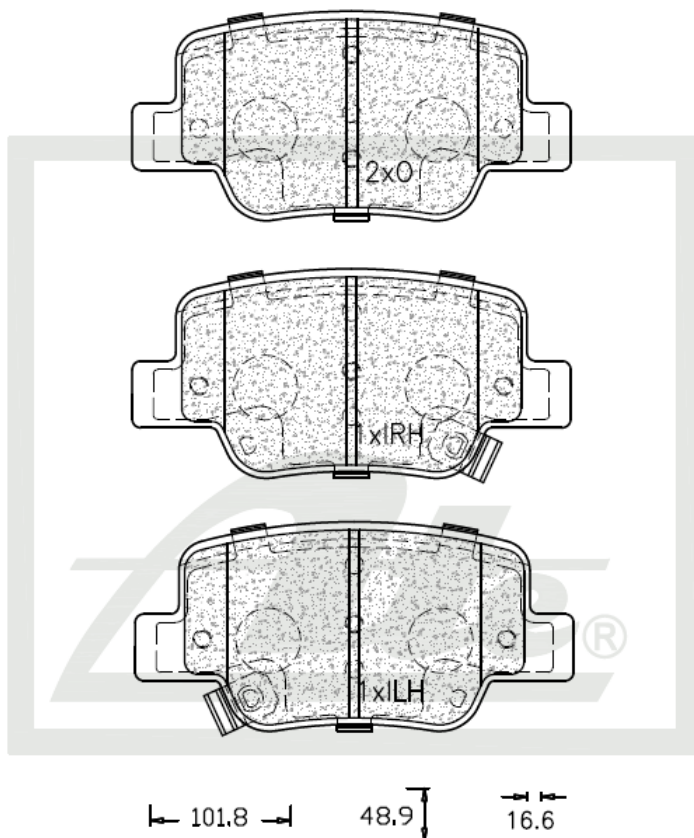

ATE1400

NEW PART NUMBER

Drawing

Details of New Part

Brake Pad – Rear

Product Dimensions

Length – 101.8mm

Height – 48.9mm

Thickness – 16.6mm

Package Dimensions

Weight – 1002g

L – 136mm

W – 90mm

H – 67mm